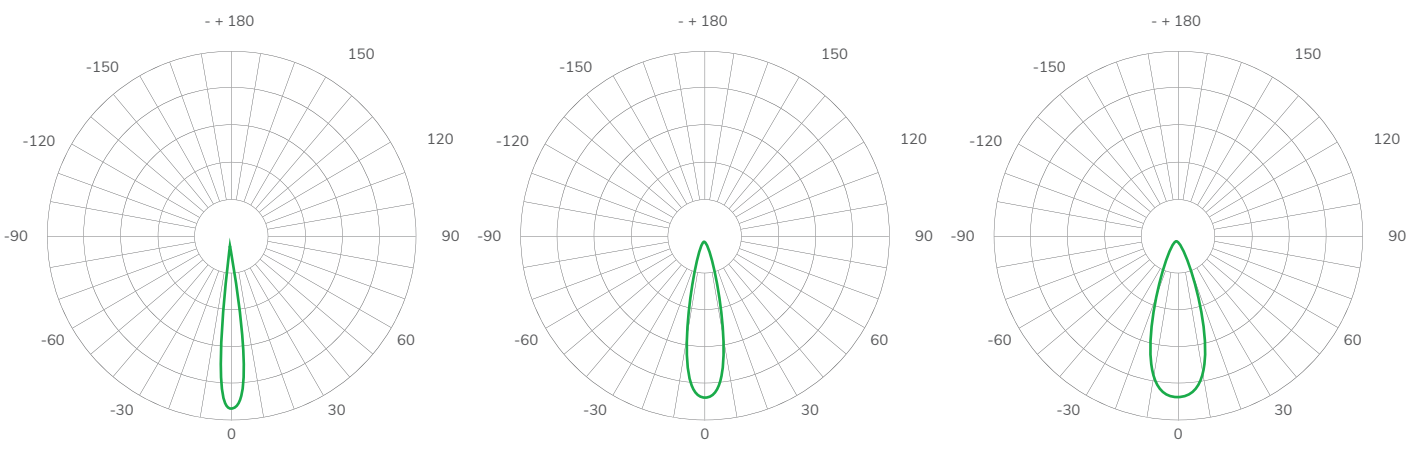

### Features

- High reliability LEDs by LUMILED Luxeon T
- Lumileds LEDs, flip chip technology, single unit's damage won't affect others' normal work
- High luminous efficiency - 150lm/W
- Inventronics power supply
- Power supply included (IP67 Rated)
- Constant current control (CC)
- Intercharable LED segments
- Customizable lighting angle (25°, 40°, 60°, 90°, 110x40°)
- L80B10 (100000h)
- UGR19-25
- IK10

### Technical specifications

Color temperature, K	4000K
Power, W	60W   120W   150W
Typical luminous flux, lm	9000Lm   17464Lm   22500Lm
LED Type	LUMILED Luxeon T
Protection class	LED Luminaire - IP68, LED Power supply - IP67

### Light curves

12D1908

25D3725

40D3540

12D1908

25D3725

40D3540

## Dimensions