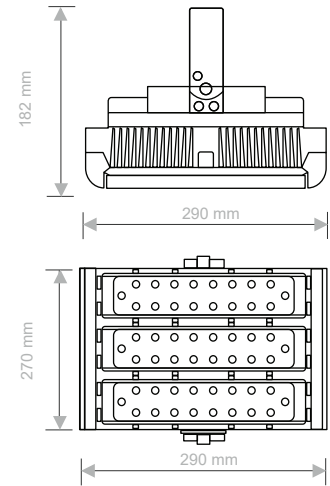

### Technical specifications

Color temperature, K	4000K
Power, W	60W   120W   150W
Typical luminous flux, lm	9000Lm   17464Lm   22500Lm
LED Type	LUMILED Luxeon T
Protection class	LED Luminaire - IP68, LED Power supply - IP67

### Light curves

12D1908

25D3725

40D3540

12D1908

25D3725

40D3540

## Dimensions