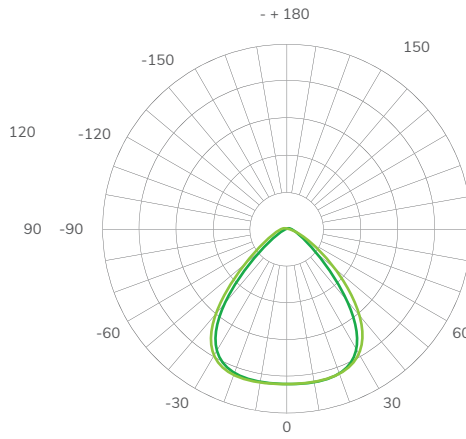

### Technical specifications

Color temperature, K	4000K
Power, W	60W   120W   150W
Typical luminous flux, lm	9000Lm   17464Lm   22500Lm
LED Type	LUMILED Luxeon T
Protection class	LED Luminaire - IP68, LED Power supply - IP67

### Light curves

12D1908

25D3725

40D3540

12D1908

25D3725

40D3540

## Dimensions