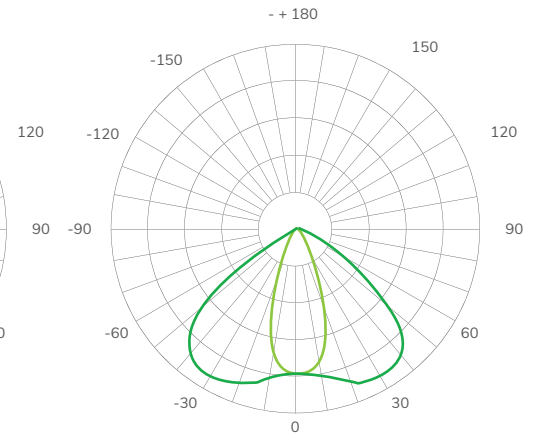

### Technical specifications

Color temperature, K	4000K
Power, W	60W   120W   150W
Typical luminous flux, lm	9000Lm   17464Lm   22500Lm
LED Type	LUMILED Luxeon T
Protection class	LED Luminaire - IP68, LED Power supply - IP67

### Light curves

12D1908

25D3725

40D3540

12D1908

25D3725

40D3540

## Dimensions