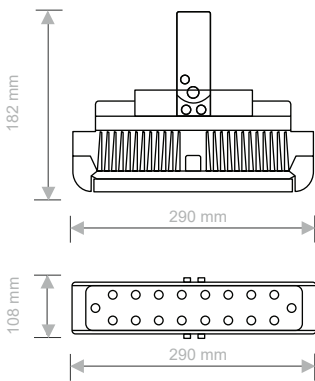

### Technical specifications

Color temperature, K	4000K
Power, W	60W   120W   150W
Typical luminous flux, lm	9000Lm   17464Lm   22500Lm
LED Type	LUMILED Luxeon T
Protection class	LED Luminaire - IP68, LED Power supply - IP67

### Light curves

12D1908

25D3725

40D3540

12D1908

25D3725

40D3540

## Dimensions