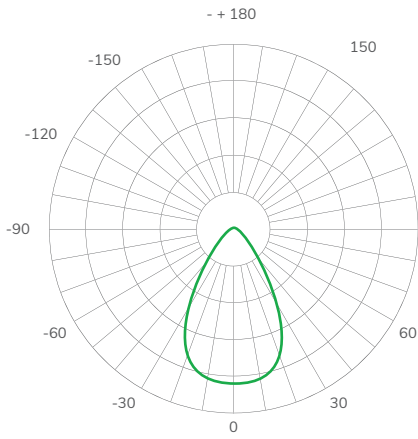

### Technical specifications

Color temperature, K	4000K
Power, W	60W   120W   150W
Typical luminous flux, lm	9000Lm   17464Lm   22500Lm
LED Type	LUMILED Luxeon T
Protection class	LED Luminaire - IP68, LED Power supply - IP67

### Light curves

12D1908

25D3725

40D3540

12D1908

25D3725

40D3540

## Dimensions