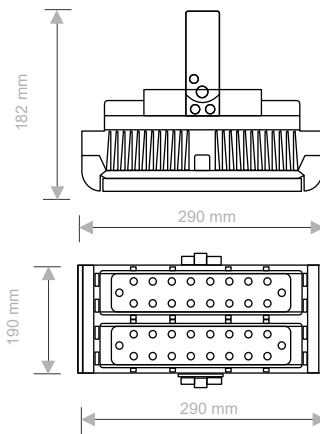

### Technical specifications

Color temperature, K	4000K
Power, W	60W   120W   150W
Typical luminous flux, lm	9000Lm   17464Lm   22500Lm
LED Type	LUMILED Luxeon T
Protection class	LED Luminaire - IP68, LED Power supply - IP67

### Light curves

12D1908

25D3725

40D3540

12D1908

25D3725

40D3540

## Dimensions