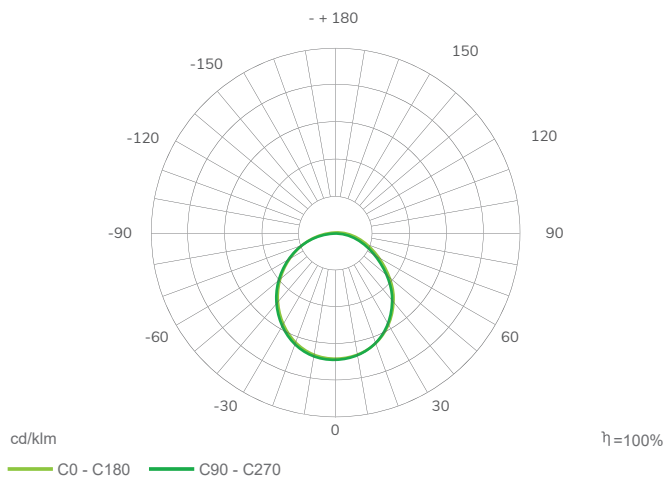

Lungo

Features

- High reliability LED provided by SAMSUNG
- NON Flicker power supply included (~100Hz)
- High quality slim aluminum body
- Instant start
- Dali system power supply (optional)
- 0-10V dimming system (optional)
- Colors: White/Black/Silver
- Lighting Down / Up (optional)
- CRI Ra>85
- Minimal Lifespan: 50.000hrs
- L80B10 at 25°C
- Linkable to create shapes

Applications

- Rooms lighting
- Hallways lighting
- Offices lighting
- School lighting

Technical specifications

Available colors	warm / neutral white
Color temperature, K	~3000K/ ~4000K
Power consumption, W	20 W 40 W 60 W 80 W
Typical luminous flux, lm	2000Lm 4000Lm 6000Lm 8000Lm
LED type	LED provided by SAMSUNG
Milliamperes, mA	up to 1050
Dimensions, mm	600 mm 1200 mm 1800 mm 2400 mm
Color rendering index	RA>85
Unified glare rating	UGR>19/22
LED lifespan	L80B10>50000h

Light curves

Other picture