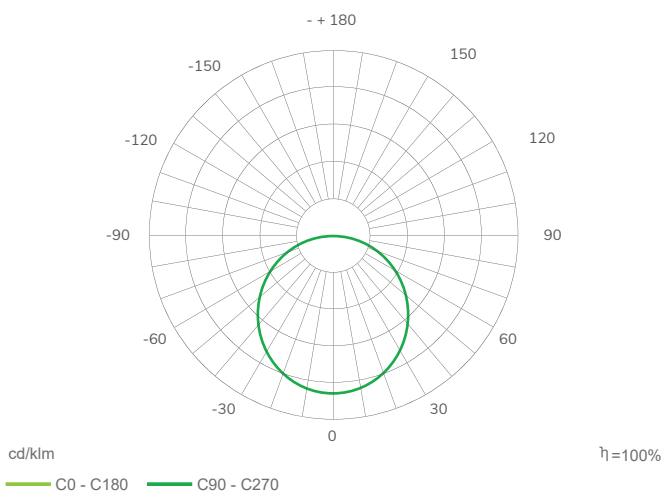

Technical specifications

Available colors	warm white neutral white
Color temperature, K	3000K ±200K 4000K ±200K 6000K ±200K
Power, W	12 W 18 W
Typical luminous flux, lm	874Lm 960Lm 1310Lm 1440Lm
LED Type	Epistar LED
Protection class	IP44

Light curves

Technical drawing

Dimensions

Power	A	B	Typical luminous flux, lm
12 W	ø170	40 mm	874Lm 960Lm
18 W	ø225	40 mm	1310Lm 1440Lm

Other picture