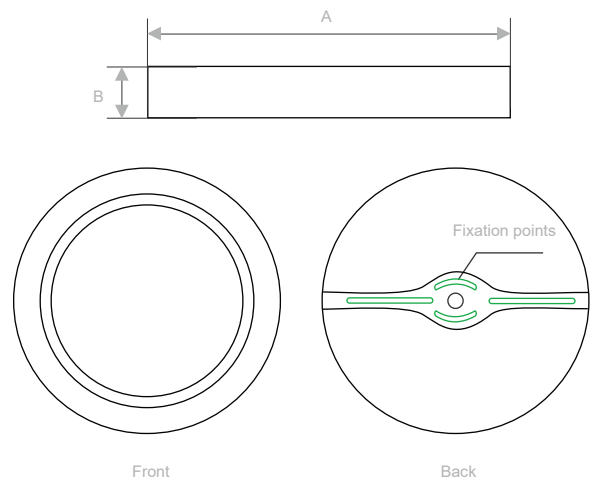

Technical specifications

Available colors	warm white neutral white
Color temperature, K	3000K ±200K 4000K ±200K 6000K ±200K
Power, W	12 W 18 W
Typical luminous flux, lm	874Lm 960Lm 1310Lm 1440Lm
LED Type	Epistar LED
Protection class	IP44

Light curves

Technical drawing

Dimensions

Power	A	B	Typical luminous flux, lm
12 W	ø170	40 mm	874Lm 960Lm
18 W	ø225	40 mm	1310Lm 1440Lm

Other picture