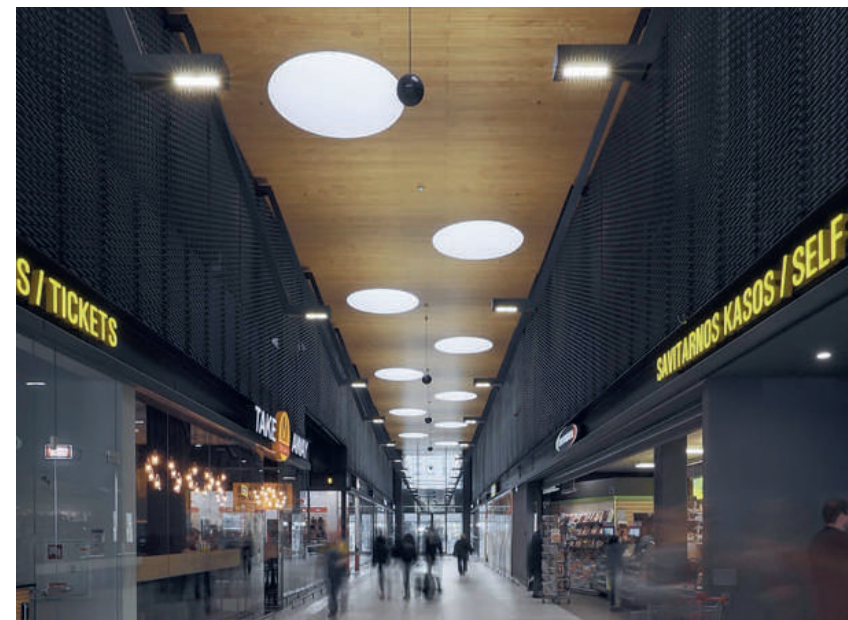

# PORTFOLIO

The road and street lighting project in Kaunas district

Kuršėnai pedestrian bridge lighting project

Ceiling lighting in a renovated historic building, Wrocław

Kaunas bus station lighting project